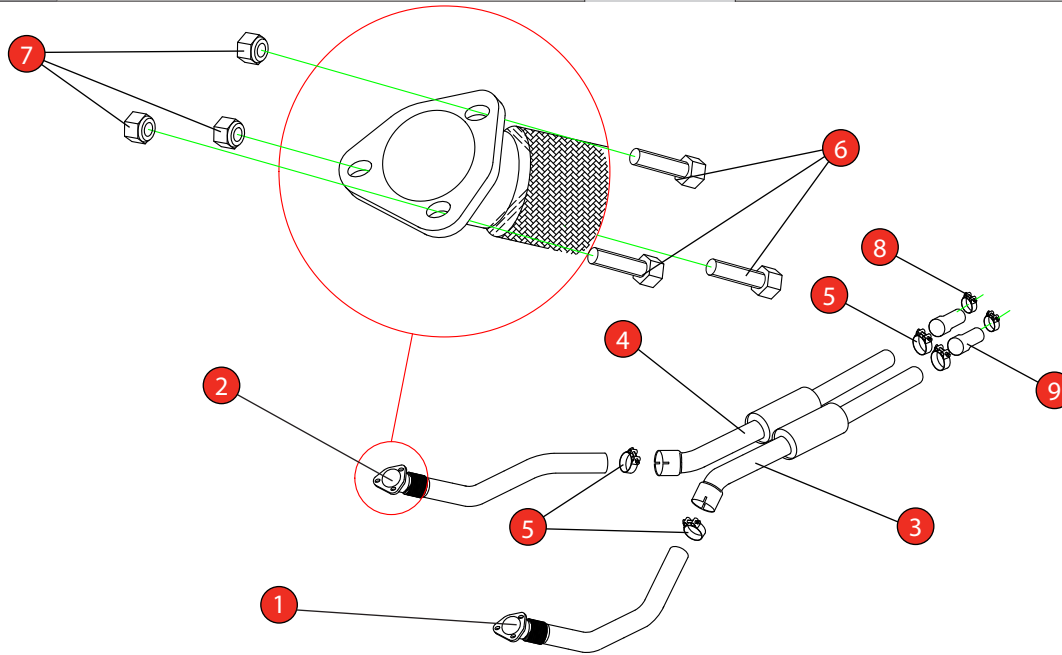

Case 9

CAR	Audi S4 3.0 supercharged V6 B8 / Audi S4 3.0 supercharged V6 B8.5	PART NO.	SAUP044
YEAR	2009-2012 / 2012-2016	FIT KITS	234 FK
NOTES	Where not supplied use original fittings	FEATURES	Pipe diameter:- 63.5mm/2.5"

NO.	PART NO.	DESCRIPTION	QTY
1	655AU	L/H Front Flex	1
2	656AU	R/H Front Flex	1
3	657AU	L/H Front Silencer	1
4	658AU	R/H Front Silencer	1
Fit Kit			
5	Z016.10064	65mm H/D Clamp	4
6	Z017.10049	M8 X 30mm Hex Head Bolt	6
7	Z017.10826	M8 Nut	6
8	Z016.10004	55-59mm Clamp	2
9	AD101	Adaptor - Use to fit to OE exhaust (not needed when fitting to Scorpion)	2